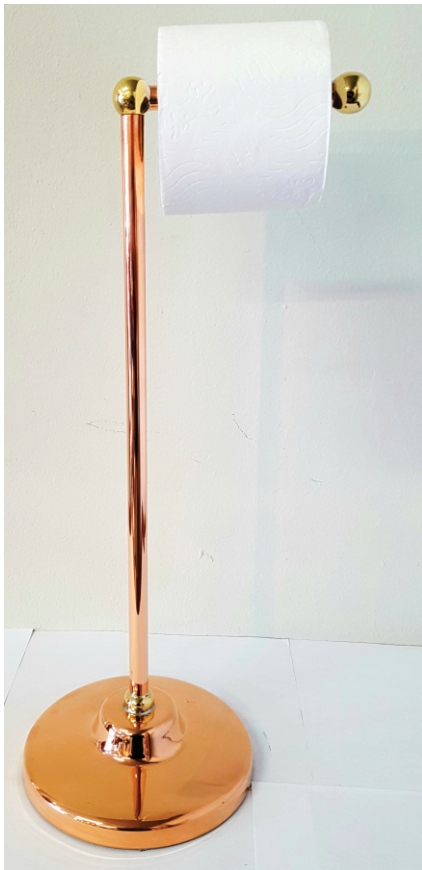

COPPERWARES

ESTABLISHED 1960

CATALOGUE 2019

29
30

COPPER & BRASSWARE

The name 2930 originates from the elemental composition of the metals we use to construct our products. 29 is the atomic number for Copper, and when Copper is smelted with Zinc (atomic number 30) the alloy Brass is created. Both Brass and Copper are the fundamental materials used in our range. The beauty of this range is not only found in its aesthetics but also in its manufacturing process. All of the 2930 range are hand spun by trained African craftsmen, giving them a unique touch otherwise unachievable with Modern automated

9253
Freestanding Torch Lamp
125mm ht x 130mm diameter
Lacquered Finish

29
30

COPPER & BRASSWARE

BATHROOM ACCESSORIES

9265
Shower Rose medium
130mm diameter x 50 depth
dimensions excludes ball joint

9245
Copper Tap
Not Lacquered

9246
Pop-Up Plug
40mm thread Not Lacquered

9244
Shower Rose Large
200mm diameter x 45 depth
dimensions excludes ball joint Not Lacquered

29
30

COPPER & BRASSWARE

BATHROOM ACCESSORIES

9290
Toilet Roll Holder with
Detachable Top

9286
Oval Amenity Tray small

9289
Copper Soap Dish

9287
Oval Amenity Tray large

9288
Copper Tooth Brush Pot

9998
Copper BIJIOU Bath Covered in
32mm discs 180 length x 80cm
width x 72cm height
Copper discs coated in Clear
lacquer